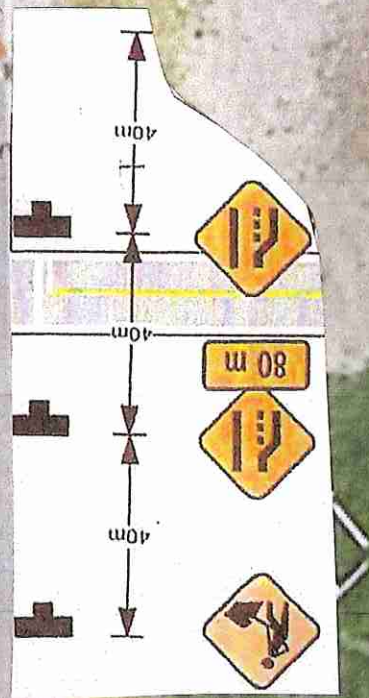

Work location  
place new  
Fibre glass vault  
see attached

THOMAS ROAD

flag posts

Scale: 1:250

Data accuracy not guaranteed

45978 Thomas Rd